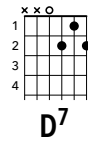

Man Of Constant Sorrow

Ballad
G Major

Richard Burnett
Standard tuning

G G⁷ C
I am the man of constant sorrow
D⁷ G
I've seen trouble on my days
G⁷ C
I bid farewell to old Kentucky
D⁷ G
The place where I was born and raised

G G⁷ C
For six long years I've been in trouble
D⁷ G
No pleasure here on earth I find
G⁷ C
For in this world I'm bound to ramble
D⁷ G
I have no friends to help me now

G G⁷ C
Hey it's fair the well my old true lover
D⁷ G
I never expect to see you again
G⁷
For I'm bound to ride that northern
C
railroad

D⁷ G
Perhaps I'll die upon this train

G G⁷ C
You can bury me in some deep valley
D⁷ G
For many years where I'll be laid
G⁷ C
And you may learn to love another
D⁷ G
While I am sleeping in my grave

G G⁷
Maybe your friends think I'm just a
C
stranger
D⁷ G
My face you'll never see no more
G⁷ C
But there is one promise that is given
D⁷ G
I'll meet you on God's golden shore