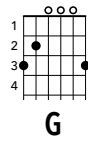

Man Of Constant Sorrow

Ballad
G Major

Richard Burnett
Standard tuning

G G⁷ C
I am the man of constant sorrow
D⁷ G
I've seen trouble on my days
G⁷ C
I bid farewell to old Kentucky
D⁷ G
The place where I was born and raised

G G⁷ C
For six long years I've been in trouble
D⁷ G
No pleasure here on earth I find
G⁷ C
For in this world I'm bound to ramble
D⁷ G
I have no friends to help me now

G G⁷ C
Hey it's fair the well my old true lover
D⁷ G
I never expect to see you again
G⁷
For I'm bound to ride that northern
C
railroad

D⁷ G
Perhaps I'll die upon this train

G G⁷ C
You can bury me in some deep valley
D⁷ G
For many years where I'll be laid
G⁷ C
And you may learn to love another
D⁷ G
While I am sleeping in my grave

G G⁷
Maybe your friends think I'm just a
C
stranger
D⁷ G
My face you'll never see no more
G⁷ C
But there is one promise that is given
D⁷ G
I'll meet you on God's golden shore