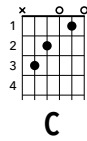

Man Of Constant Sorrow

Ballad
G Major

Richard Burnett
Standard tuning

G G⁷ C
I am the man of constant sorrow
D⁷ G
I've seen trouble on my days
G⁷ C
I bid farewell to old Kentucky
D⁷ G
The place where I was born and raised

G G⁷ C
For six long years I've been in trouble
D⁷ G
No pleasure here on earth I find
G⁷ C
For in this world I'm bound to ramble
D⁷ G
I have no friends to help me now

G G⁷ C
Hey it's fair the well my old true lover
D⁷ G
I never expect to see you again
G⁷
For I'm bound to ride that northern
C
railroad

D⁷ G
Perhaps I'll die upon this train

G G⁷ C
You can bury me in some deep valley
D⁷ G
For many years where I'll be laid
G⁷ C
And you may learn to love another
D⁷ G
While I am sleeping in my grave

G G⁷
Maybe your friends think I'm just a
C
stranger
D⁷ G
My face you'll never see no more
G⁷ C
But there is one promise that is given
D⁷ G
I'll meet you on God's golden shore