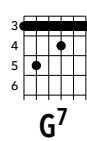

Man Of Constant Sorrow

Ballad
G Major

Richard Burnett
Standard tuning

G G⁷ C
I am the man of constant sorrow
D⁷ G
I've seen trouble on my days
G⁷ C
I bid farewell to old Kentucky
D⁷ G
The place where I was born and raised

G G⁷ C
For six long years I've been in trouble
D⁷ G
No pleasure here on earth I find
G⁷ C
For in this world I'm bound to ramble
D⁷ G
I have no friends to help me now

G G⁷ C
Hey it's fair the well my old true lover
D⁷ G
I never expect to see you again
G⁷
For I'm bound to ride that northern
C
railroad

D⁷ G
Perhaps I'll die upon this train

G G⁷ C
You can bury me in some deep valley
D⁷ G
For many years where I'll be laid
G⁷ C
And you may learn to love another
D⁷ G
While I am sleeping in my grave

G G⁷
Maybe your friends think I'm just a
C
stranger
D⁷ G
My face you'll never see no more
G⁷ C
But there is one promise that is given
D⁷ G
I'll meet you on God's golden shore